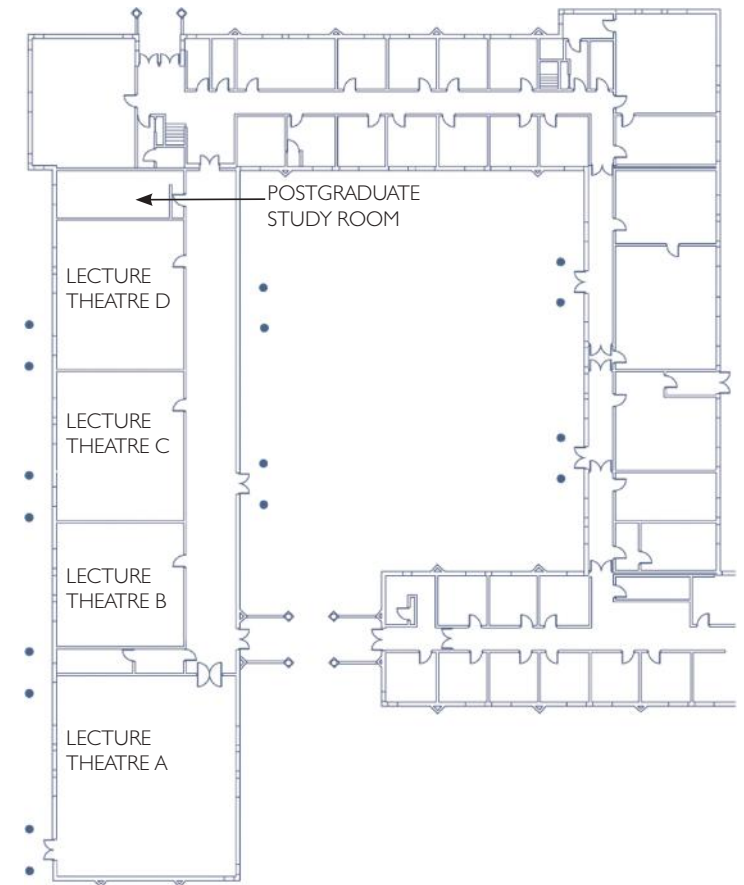

VENUES

with
event exeter

STREATHAM COURT

Streatham Court is part of the Business School and offers a modern conference facility, containing four traditional lecture theatres with fixed, tiered seating. Full audio visual facilities are available in all of the newly refurbished lecture theatres.

The corridor connecting all four lecture theatres offers a perfect setting for your exhibition, refreshments or delegate registration. Doors open from the corridor area onto the landscaped gardens.

STREATHAM COURT

FACILITIES

FACILITIES AT A GLANCE					
	Theatre	Boardroom	Classroom	Receptions	Exhibition
Lecture Theatre A	268	-	-	-	-
Lecture Theatre B	96	-	-	-	-
Lecture Theatre C	119	-	-	-	-
Lecture Theatre D	119	-	-	-	-
Corridor	-	-	-	220	10

STREATHAM COURT

FACILITIES

VENUES
with event exeter

LECTURE THEATRE A	
Fixed tiered lecture theatre	268 maximum number
Heating	Thermostatically controlled heating with vents in the ceiling
Lighting	Good natural light with black out blinds. Fluorescent ceiling lights
Ventilation	Air conditioning and windows open if required
Flooring	Carpet
Fire exits	Fire exit to the grounds outside and through main access doors to the corridor
Built in equipment	<ul style="list-style-type: none"> • Screen • Data Projector • OHP • Computer • Video Conferencing • White Board • Video • DVD Player • Microphones
Accessibility	6 in total. (3 wheel chair accessible places either side of the back row)